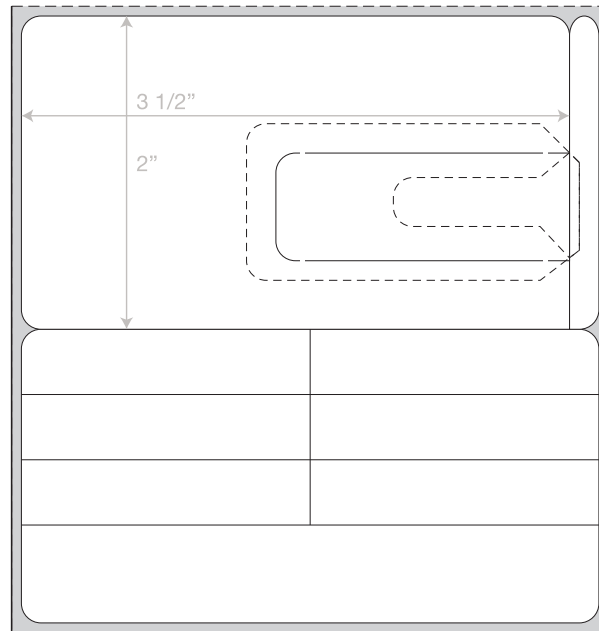

ITEM #6249
4" REPEAT, 3 13/16" WIDE BACKING
DIE A269/A270
STOCK ITEM #5905

Last Updated: 12-29-23