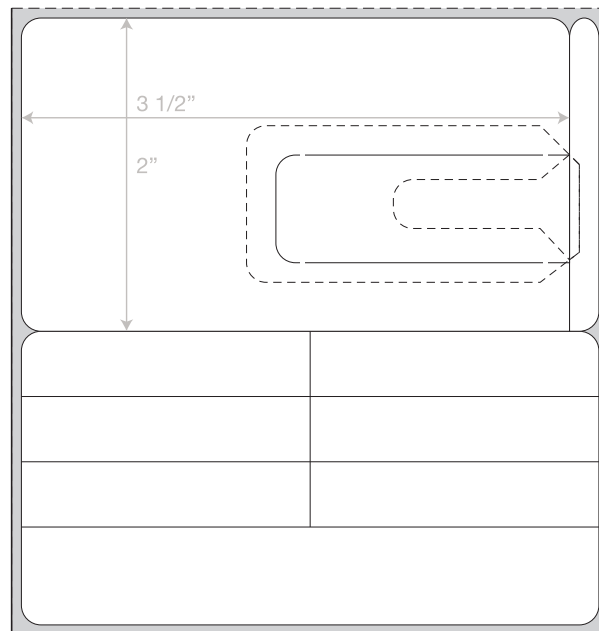

ITEM #6249
4" REPEAT, 3 13/16" WIDE BACKING
DIE A269/A270
STOCK ITEM #5905

Last Updated: 12-29-23