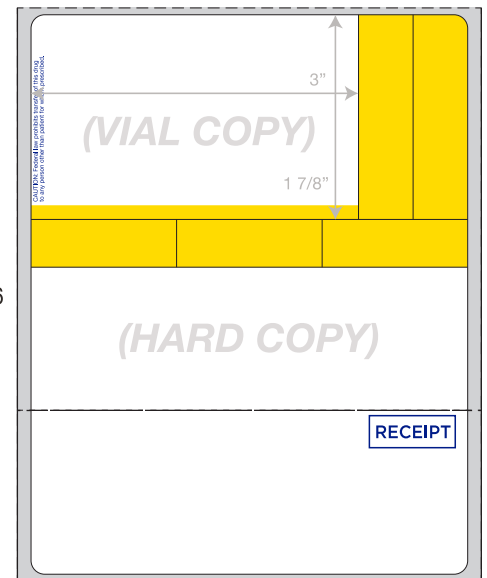

Last Updated: 12-28-23

Enhance Your Workflow
VIVID@RXSYSTEMS.COM

VIVID®

Labels Are Manufactured By: