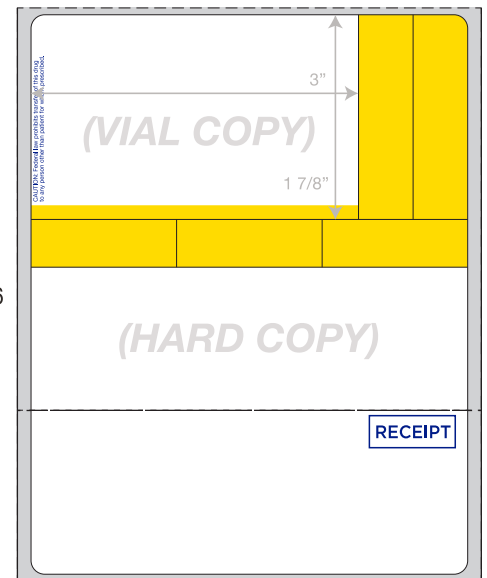

RxS Stock #5995

(Custom Item #6132B, RxS Die A338B)
Labels Per Roll: 300
Core Size: 1 1/2", Unwind: #1
5,400 Labels Per Case

RxS Stock #5944RXM2

(Custom Item #6348C, RxS Die A335D)
Labels Per Roll: 300
Core Size: 1 1/2", Unwind: #2
5,400 Labels Per Case

RxS Stock #5973

(Custom Item #6475, RxS Die A339)
Labels Per Roll: 500
Core Size: 1 1/2", Unwind: #6
6,000 Labels Per Case

RxS Stock #5974

(Custom Item #6074, RxS Die A300)
Labels Per Roll: 500
Core Size: 1 1/2", Unwind: #6
6,000 Labels Per Case